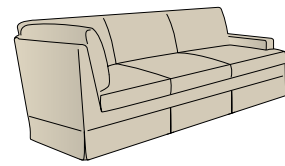

M2M® RAF Corner Sofa
HC4333