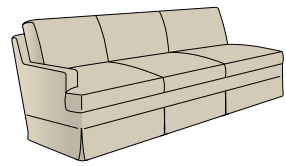

KICK PLEAT

HC4320-39 Silhouettes Kick Pleat Skirt Sleep Sofa and HC810-02 Chippendale Side Chairs. See Design Details for finish specifications, page 335.

● fixed dimensions ● made to measure

Chair
HC4300

Chair w/ Swivel
HC4301

Chair w/ Swivel & Glider
HC4302

M2M® Ottoman
HC4310

Sofa
HC4320

Sleep Sofa
HC4321

M2M® Sofa
HC4322

M2M® Chaise
HC4328

M2M® LAF Sofa
HC4330