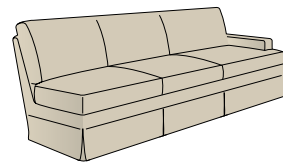

M2M® RAF Sofa
HC4331