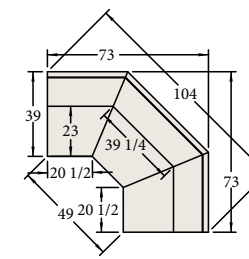

Angled Wedge

H Standard
D Standard