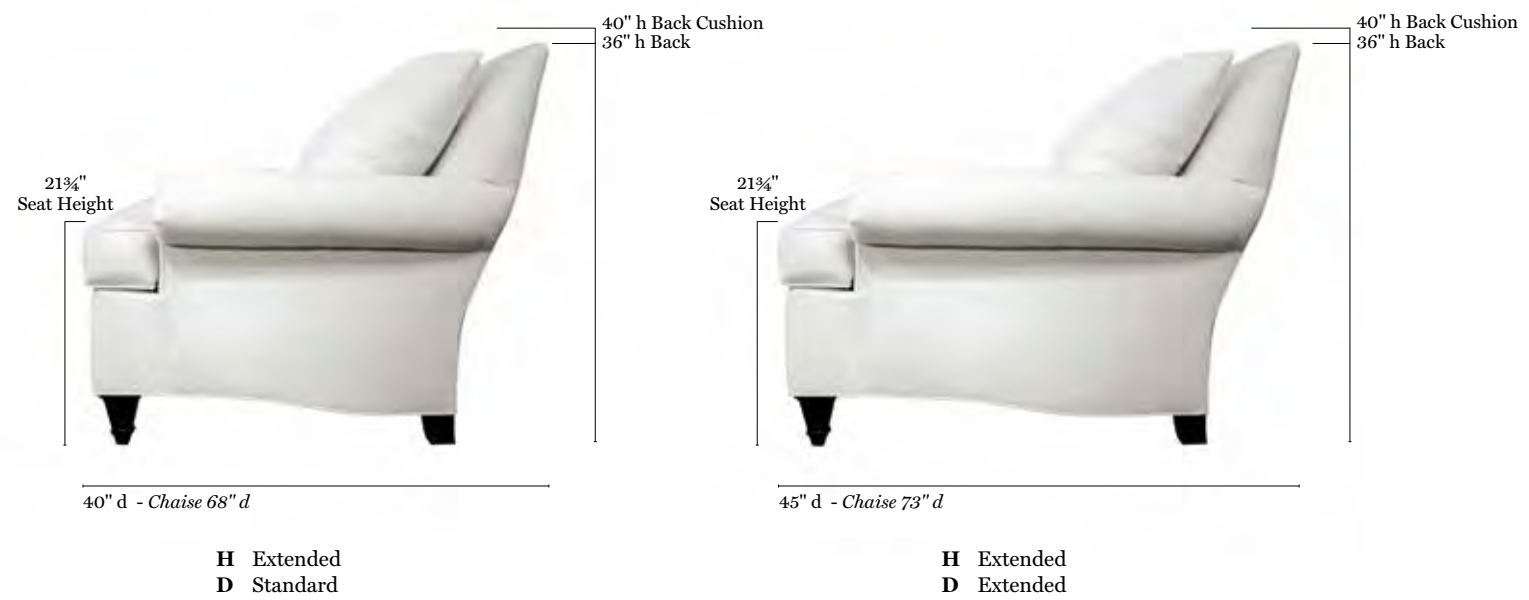

Knife Edge Back

Box Edge Back

Multi-Pillow Knife Edge Back

Multi-Pillow Box Edge Back

Tight Back

19 3/4" Seat Height

21 3/4" Seat Height

Sleep sofas with 19 3/4" seat height are not available.
*The arm height will also lower 2" when selecting the 19 3/4" seat height option.