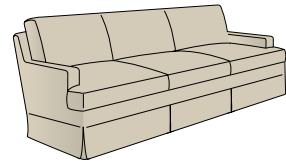

KICK PLEAT

HC4320-39 Silhouettes Kick Pleat Skirt Sleep Sofa and HC810-02 Chippendale Side Chairs. See Design Details for finish specifications, page 335.

● fixed dimensions ● made to measure

Chair
HC4300

Chair w/ Swivel
HC4301

Chair w/ Swivel & Glider
HC4302

M2M® Ottoman
HC4310

Sofa
HC4320

Sleep Sofa
HC4321

M2M® Sofa
HC4322

M2M® Chaise
HC4328

M2M® LAF Sofa
HC4330