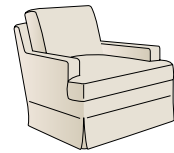

Chair w/ Swivel & Glider
HC4302