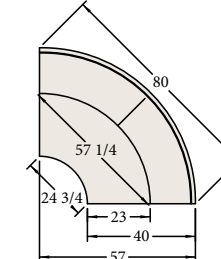

H Extended
D Standard