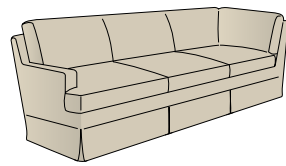

M2M® LAF Corner Sofa
HC4332