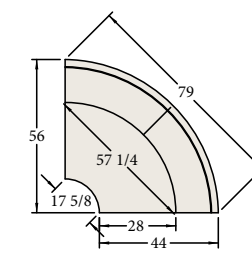

H Standard
D Extended