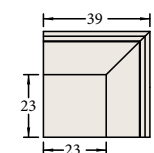

Square Corner

H Standard
D Standard