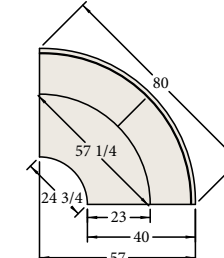

H Extended
D Standard