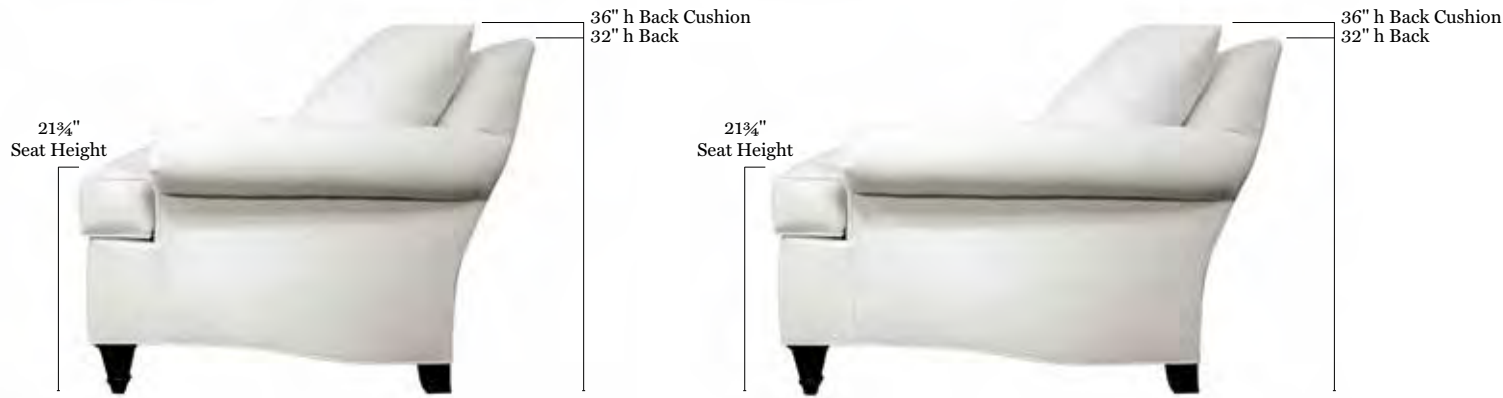

39" d - Chaise 67" d

44" d - Chaise 72" d

H Standard
D Standard

H Standard
D Extended