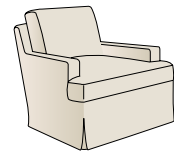

Chair w/ Swivel
HC4201