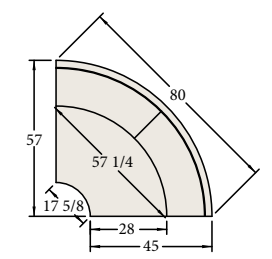

H Extended
D Extended