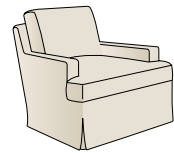

Chair
HC4200