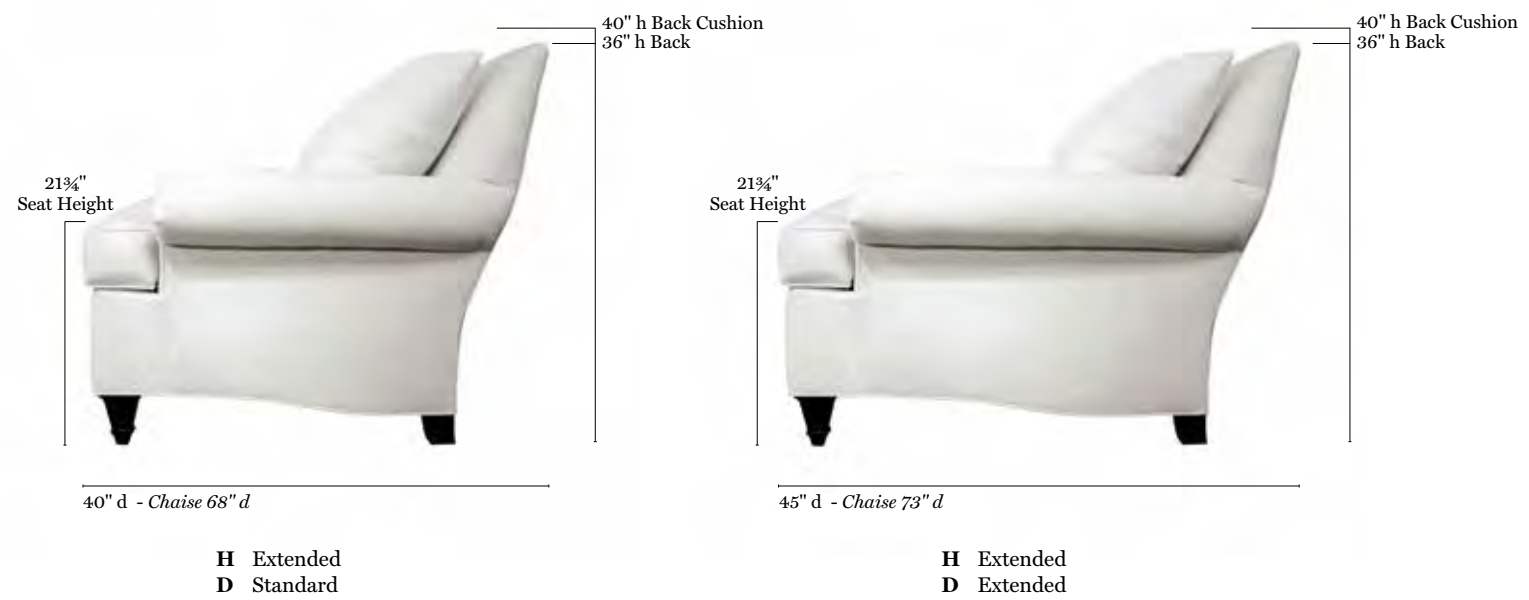

19 3/4" Seat Height

21 3/4" Seat Height

Sleep sofas with 19 3/4" seat height are not available.

* The arm height will also lower 2" when selecting the 19 3/4" seat height option.