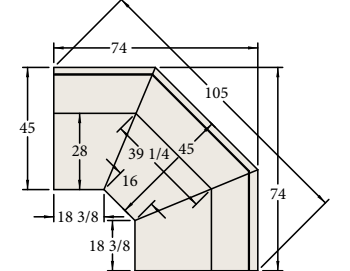

H Extended
D Extended