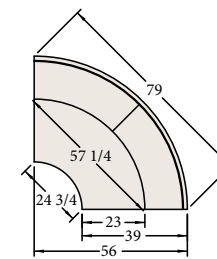

Curved Wedge

H Standard
D Standard