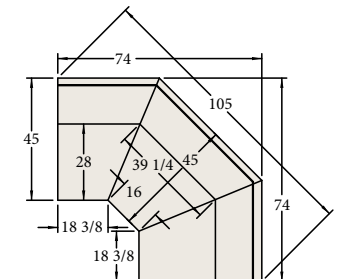

RAF Sleep Sofa
HC4243

Angled Wedge
HC4247

Curved Wedge
HC4248

Square Corner
HC4249

Angled Wedge

H Standard
D Standard

H Extended
D Standard

H Standard
D Extended