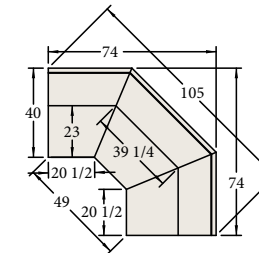

H Extended
D Standard