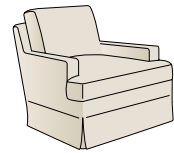

KICK PLEAT

HC4320-39 Silhouettes Kick Pleat Skirt Sleep Sofa and HC810-02 Chippendale Side Chairs. See Design Details for finish specifications, page 335.

● fixed dimensions ● made to measure

Chair
HC4300