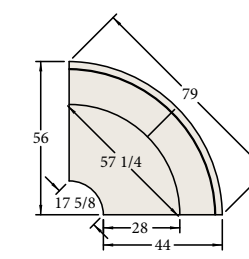

H Standard
D Extended