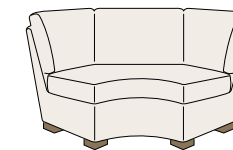

Curved Wedge
HC4148