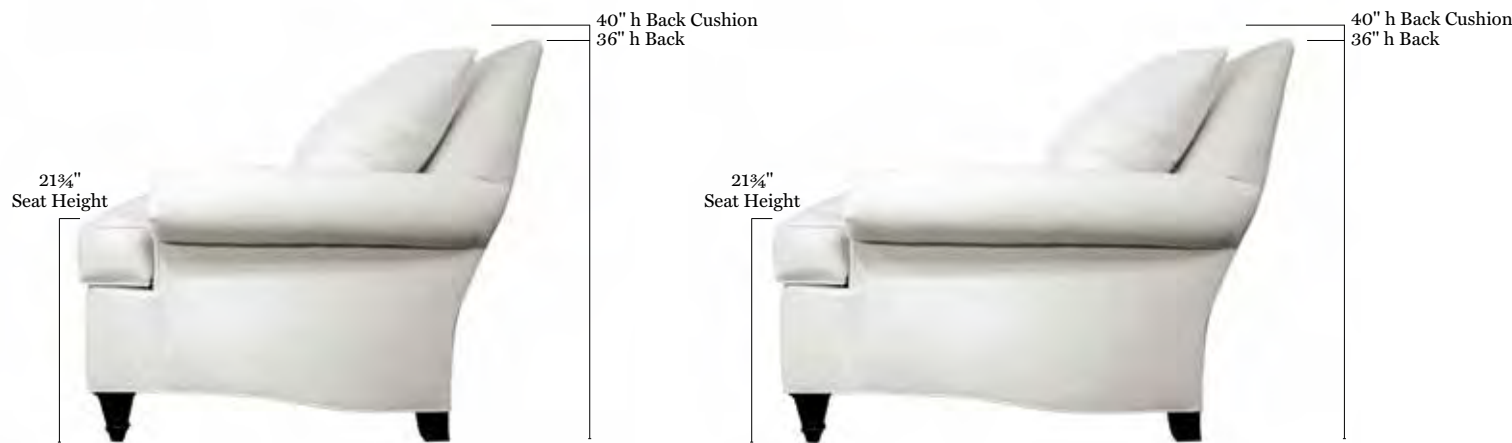

40" d - Chaise 68" d

45" d - Chaise 73" d

H Extended
D Standard

H Extended
D Extended

HICKORY CHAIR Silhouettes Upholstery

KICK PLEAT

DEALER NAME: _____ DEALER NO: _____

TAG FOR: _____ PO NO: _____

1 Pick Your Silhouette

* only available as armless

☐ M2M® Ottoman (18 3/4" h) (4310 - 80) ___" w x ___" l (18" - 60")	☐ Chair (HC4300 - xx)	☐ Chair w/Swivel* (HC4301 - xx)* 21 3/4" Seat Height Only	☐ Chair w/Swivel & Glider* (HC4302 - xx)* 21 3/4" Seat Height Only
☐ M2M® Chaise (HC4328 - xx) ___" w (28" - 46")	☐ Sofa (HC4320 - xx)	☐ Sleep Sofa (HC4321 - xx)	☐ M2M® Sofa (HC4322 - xx) ___" w (28" - 120")
☐ M2M® RAF Corner Sofa (HC4333 - xx) ___" w (73" - 120")	☐ M2M® LAF Sofa (HC4330 - xx) ___" w (28" - 120")	☐ M2M® RAF Sofa (HC4331 - xx) ___" w (28" - 120")	☐ M2M® LAF Corner Sofa (HC4332 - xx) ___" w (73" - 120")
☐ M2M® RAF Chaise (HC4338 - xx) ___" w (28" - 46")	☐ M2M® LAF Chaise (HC4339 - xx) ___" w (28" - 46")	☐ M2M® RAF Chaise (HC4339 - xx) ___" w (28" - 46")	☐ LAF Sleep Sofa (HC4342 - xx)
☐ RAF Sleep Sofa (HC4343 - xx)	☐ Angled Wedge * (HC4347 - 00)	☐ Curved Wedge * (HC4348 - 00)	☐ Square Corner * (HC4349 - 00)

2 Pick Your Arm

☐ Sock Lawson SQ cushion (xxxx - 05) T cushion (xxxx - 25)	☐ Armless SQ cushion (xxxx - 00)	☐ English SQ cushion (xxxx - 01) T cushion (xxxx - 21)	☐ Lawson SQ cushion (xxxx - 04) T cushion (xxxx - 24)
☐ Slope w/ Panel SQ cushion (xxxx - 11)	☐ Pleated Lawson SQ cushion (xxxx - 06) T cushion (xxxx - 26)	☐ Lawson w/ Raised Panel SQ cushion (xxxx - 07)	☐ Serpentine SQ cushion (xxxx - 10)
☐ Splayed Roll SQ cushion (xxxx - 18) T cushion (xxxx - 38)	☐ Narrow Square SQ cushion (xxxx - 13) T cushion (xxxx - 33)	☐ Medium Square SQ cushion (xxxx - 14) T cushion (xxxx - 34)	☐ Wide Square SQ cushion (xxxx - 15) T cushion (xxxx - 35)
	☐ Splayed SQ cushion (xxxx - 19) T cushion (xxxx - 39)		

3 Pick Your Back

☐ Tight Back	☐ Box Edge Back	☐ Multi-Pillow Knife Edge Back	☐ Multi-Pillow Box Edge Back
	☐ Knife Edge Back		

4 Pick Your Skirt

☐ Kick Pleat	☐ Pleated Corner	☐ Box Pleat	☐ Shirred Corner
☐ Shirred Ruffle	☐ Stacked Ruffle	☐ Soft Shirred	☐ Soft Stacked Shirred

5 Pick Your Height & Depth

1. Seat Height ☐ 19 3/4" * ☐ 21 3/4"
2. Height ☐ Standard ☐ Extended
3. Depth ☐ Standard ☐ Extended

* 19 3/4 inch seat height not available on Chair w/Swivel, Chair w/Swivel & Glider options or Sleep Sofa.

NOTE: The overall height and arm height will also lower 2" when selecting the 19 3/4" seat height.

19 3/4" seat height not available on Sleep Sofa.

NOTE: LAF and RAF chaises which are part of a sectional series require that you choose the depth respective of your other selections.

Extended Depth not available on Sleep Sofa.

6 Summarize Your Order

	Style Number	Fabric	Finish	Qty
(silhouette) HCxxxx - (arm) xx	_____	_____	_____	_____
	_____	_____	_____	_____
	_____	_____	_____	_____

7 Special Construction/Options (i.e. dual fabrics, nails, etc.)