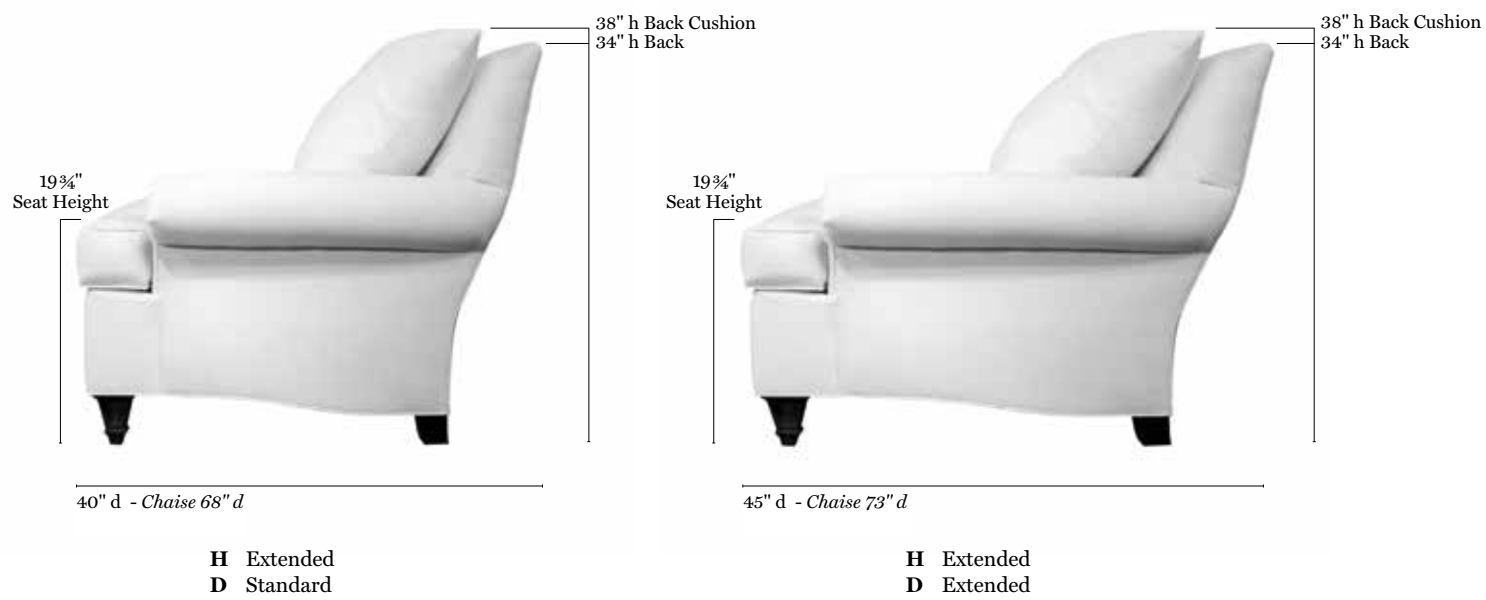

19 3/4" Seat Height

21 3/4" Seat Height

Sleep sofas with 19 3/4" seat height are not available.

* The arm height will also lower 2" when selecting the 19 3/4" seat height option.