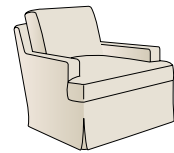

Chair w/ Swivel & Glider
HC4202