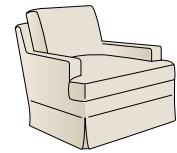

KICK PLEAT

HC4320-39 Silhouettes Kick Pleat Skirt Sleep Sofa and HC810-02 Chippendale Side Chairs. See Design Details for finish specifications, page 335.

● fixed dimensions ● made to measure

Chair
HC4300