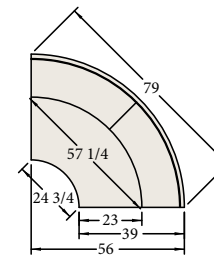

Curved Wedge

H Standard
D Standard