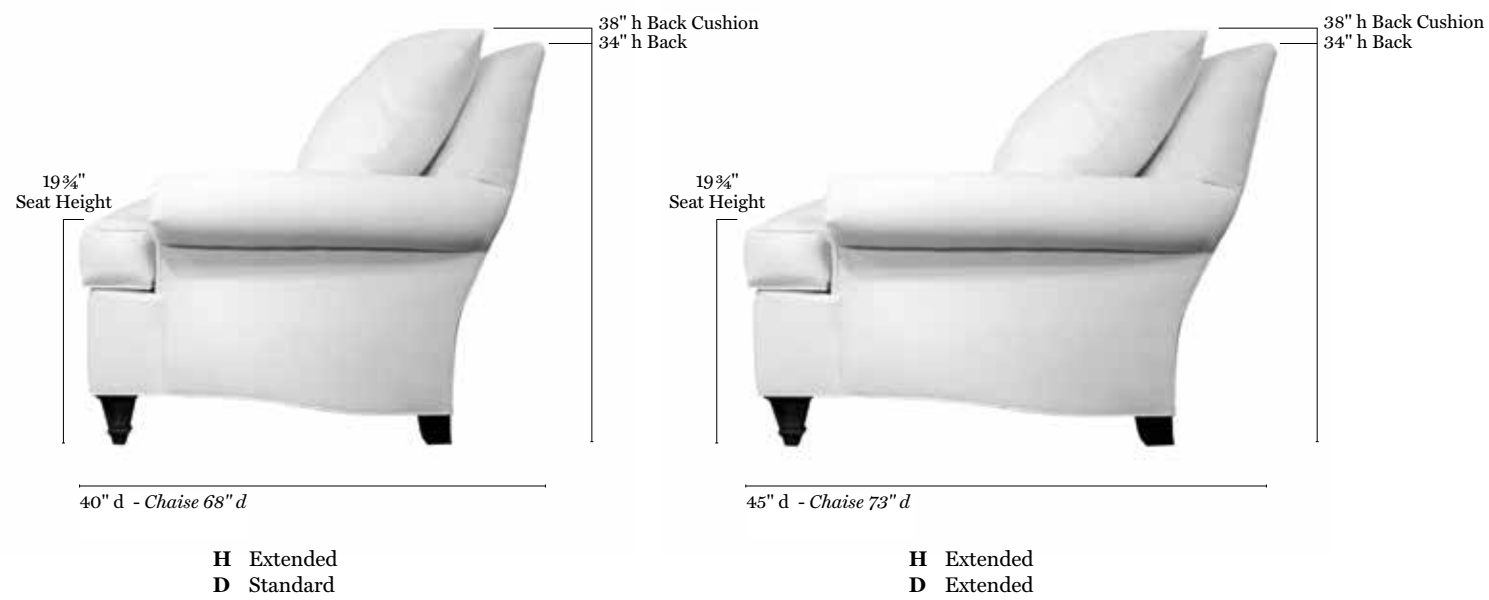

Knife Edge Back

Box Edge Back

Multi-Pillow Knife Edge Back

Multi-Pillow Box Edge Back

Tight Back

19 3/4" Seat Height

21 3/4" Seat Height

Sleep sofas with 19 3/4" seat height are not available.
*The arm height will also lower 2" when selecting the 19 3/4" seat height option.