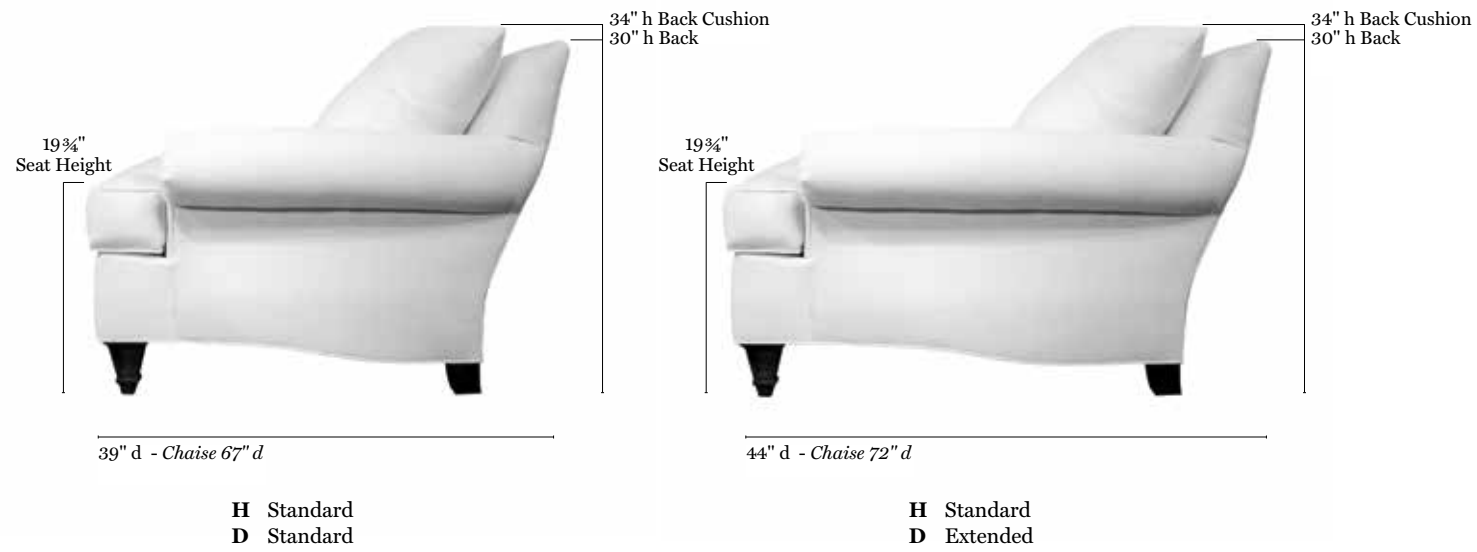

Knife Edge Back

Box Edge Back

Multi-Pillow Knife Edge Back

Multi-Pillow Box Edge Back

Tight Back

19 3/4" Seat Height

21 3/4" Seat Height

Sleep sofas with 19 3/4" seat height are not available.
*The arm height will also lower 2" when selecting the 19 3/4" seat height option.