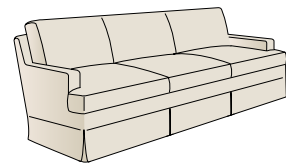

Sofa
HC4320