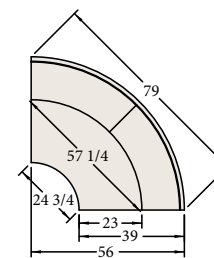

Curved Wedge

H Standard
D Standard