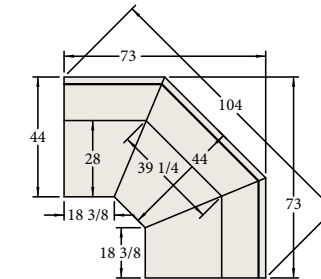

RAF Sleep Sofa
HC4243

Angled Wedge
HC4247

Curved Wedge
HC4248

Square Corner
HC4249

Angled Wedge

H Standard
D Standard

H Extended
D Standard

H Standard
D Extended