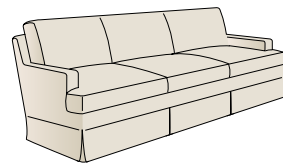

KICK PLEAT

HC4320-39 Silhouettes Kick Pleat Skirt Sleep Sofa and HC810-02 Chippendale Side Chairs. See Design Details for finish specifications, page 335.

● fixed dimensions ● made to measure

Chair
HC4300

Chair w/ Swivel
HC4301

Chair w/ Swivel & Glider
HC4302

M2M® Ottoman
HC4310

Sofa
HC4320

Sleep Sofa
HC4321

M2M® Sofa
HC4322

M2M® Chaise
HC4328

M2M® LAF Sofa
HC4330