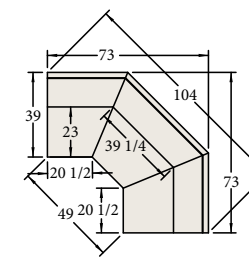

RAF Sleep Sofa
HC4243

Angled Wedge
HC4247

Curved Wedge
HC4248

Square Corner
HC4249

Angled Wedge

H Standard
D Standard

H Extended
D Standard

H Standard
D Extended