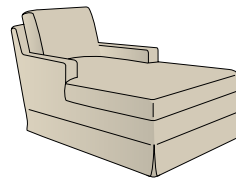

KICK PLEAT

HC4320-39 Silhouettes Kick Pleat Skirt Sleep Sofa and HC810-02 Chippendale Side Chairs. See Design Details for finish specifications, page 335.

● fixed dimensions ● made to measure

Chair
HC4300

Chair w/ Swivel
HC4301

Chair w/ Swivel & Glider
HC4302

M2M® Ottoman
HC4310

Sofa
HC4320

Sleep Sofa
HC4321

M2M® Sofa
HC4322

M2M® Chaise
HC4328

M2M® LAF Sofa
HC4330