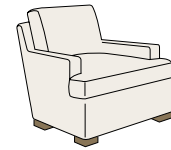

Chair
HC4100