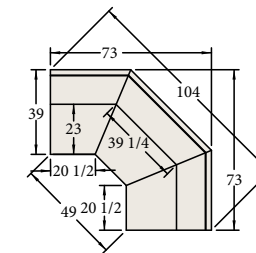

Angled Wedge

H Standard
D Standard