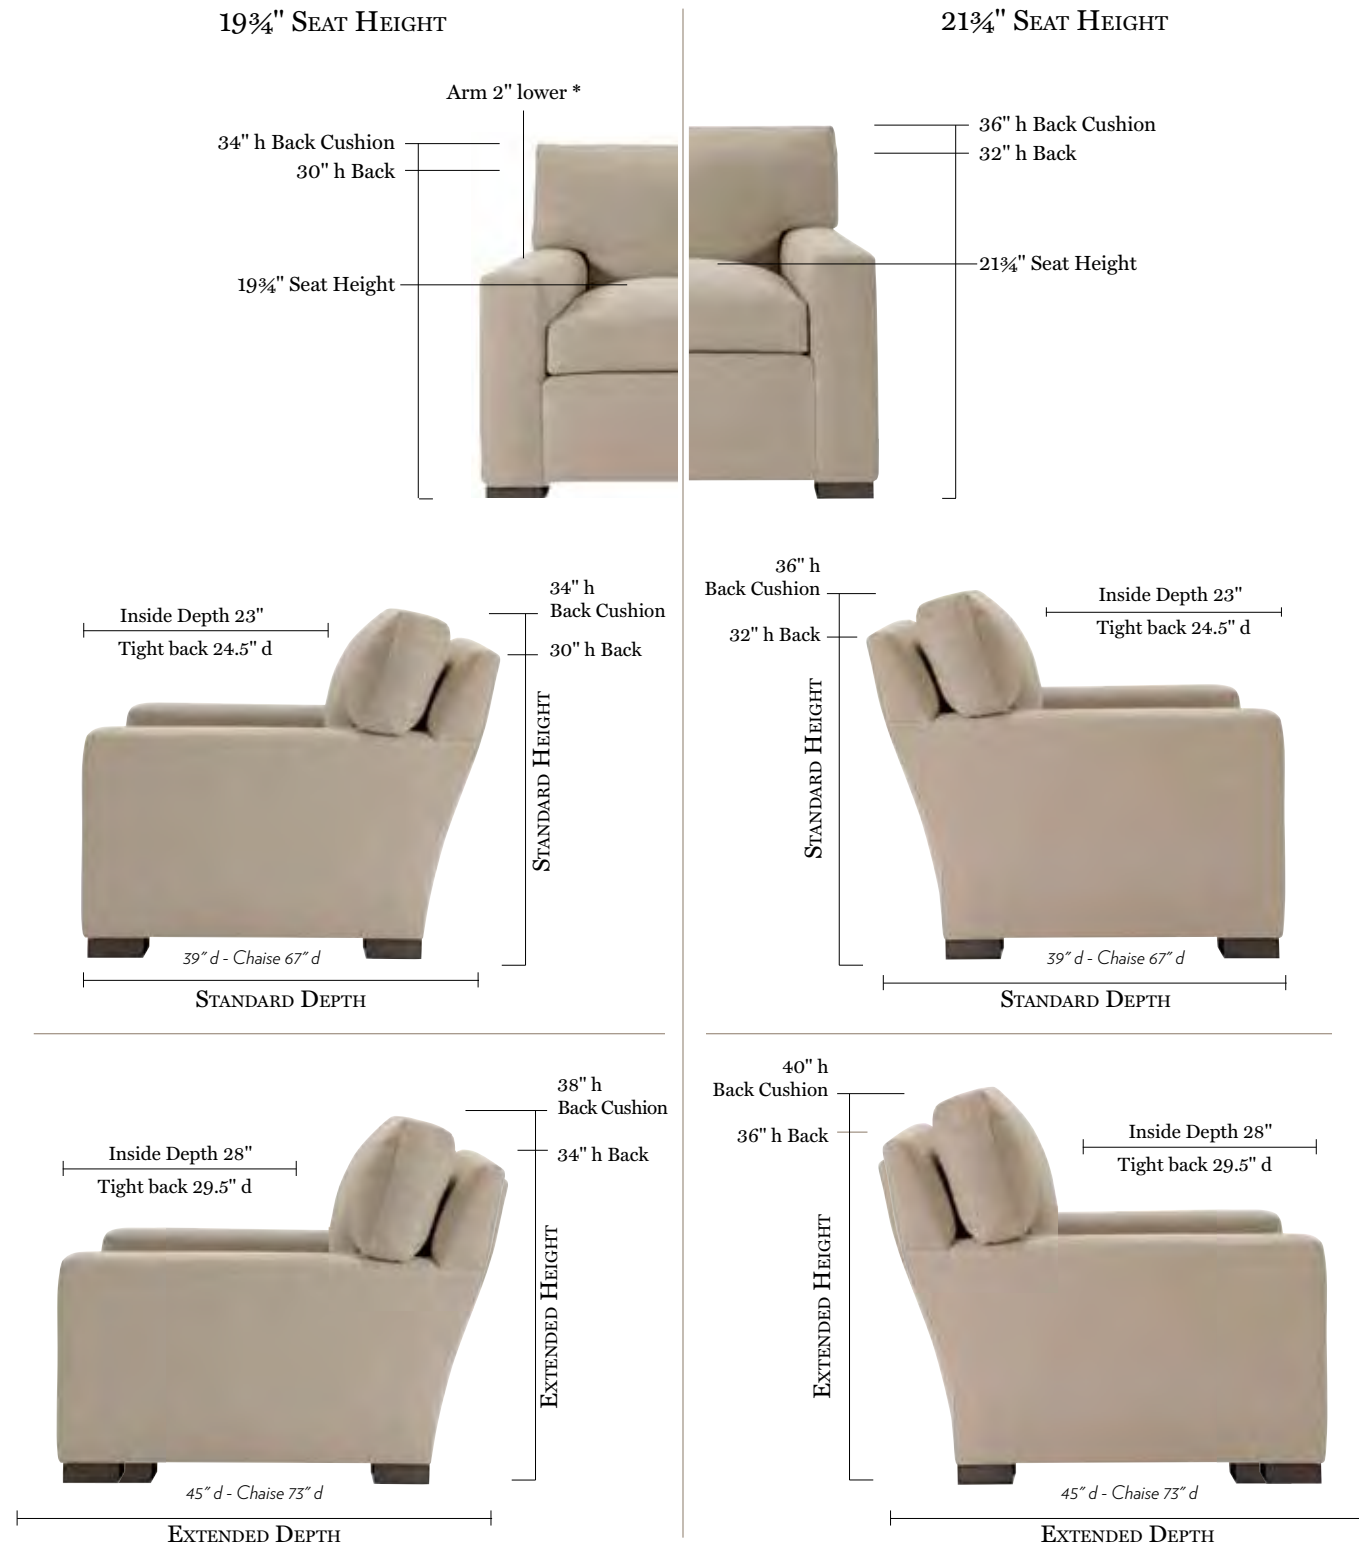

HICKORY CHAIR

S I L H O U E T T E S

Side-By-Side Height Comparison (Measurements also apply to Dressmaker and Kick Pleat Silhouettes)

* The overall arm height will also lower 2" when selecting the 19 3/4" seat height option.
Custom size requests between standard and extended height and depth in 1" increments are available at no charge.
Other sizes may be requested as a special construction request through your customer service representative.