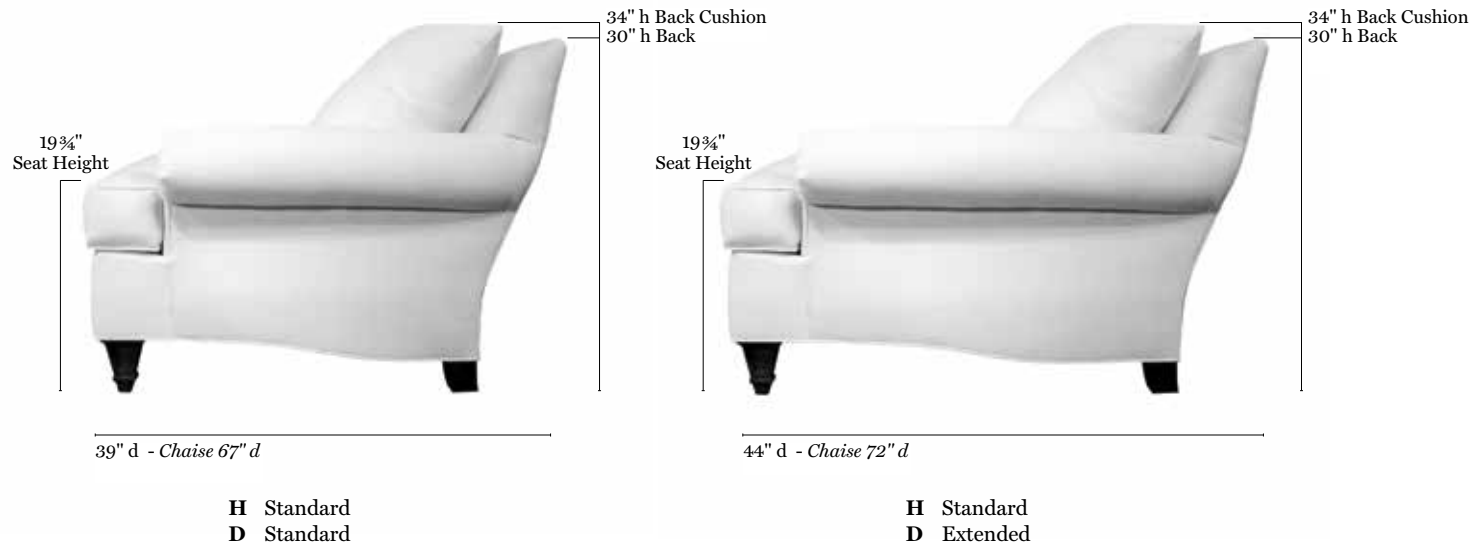

19 3/4" Seat Height

21 3/4" Seat Height

Sleep sofas with 19 3/4" seat height are not available.

* The arm height will also lower 2" when selecting the 19 3/4" seat height option.