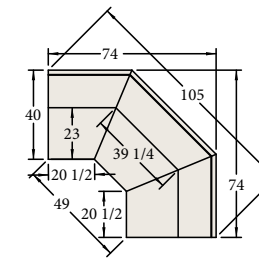

H Extended
D Standard