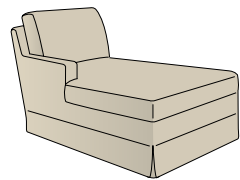

M2M® LAF Chaise
HC4338